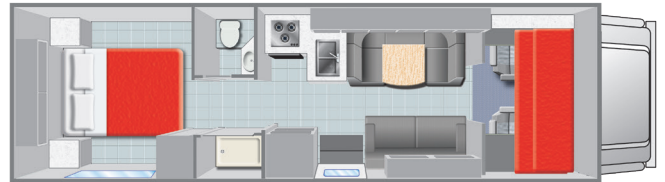

SPECIFICATIONS

CLASS C LARGE [MT]

EXTERIOR DIMENSIONS

Exterior Length (feet)	27 - 29
Exterior Length (meters)	8.2 - 8.8

SLEEPING ACCOMMODATIONS

Number of People

AUTOMOTIVE

Chassis	Ford
Gasoline Engine Fuel-Injected (liters)	6
Automatic Transmission with Overdrive	YES
Factory Cruise Control	YES
Power Steering & Brakes	YES
Factory Cab Air	YES
Factory Roof Air-Ducted	YES
Large Exterior Storage Bay	YES
Awning	YES

ELECTRICAL

Auxiliary Battery and Generator	YES
TV with DVD	YES
AM/FM Radio with CD	YES
12V Interior Lighting	YES

INTERIOR

	in.	cm.
Height	82	208
Width	95	241

KITCHEN & BATHROOM FEATURES

Wash Basin	YES
Shower	YES
Toilet	YES
Water Heater	YES
Heater & Thermostat	YES
Kitchen Sink	YES
Range (Stove)	YES
Microwave	YES
Refrigerator / Freezer	YES

CAPACITIES

	gal.	ltr.
Water Heater	6	22
Fresh Water	40	151
Gray Water Tank	31	117
Black Water Tank	31	117
Propane Tank	14	53
Gasoline Tanks	55	208

DAY

NIGHT

BED DIMENSIONS

	in.	cm.
Cab-Over		
• Length	95	241
• Width	57	144
• Clearance	23	58
Couch		
• Length	60	152
• Width	42	106
Dinette		
• Length	70	177
• Width	42	106
Permanent		
• Length	80	203
• Width	60	152